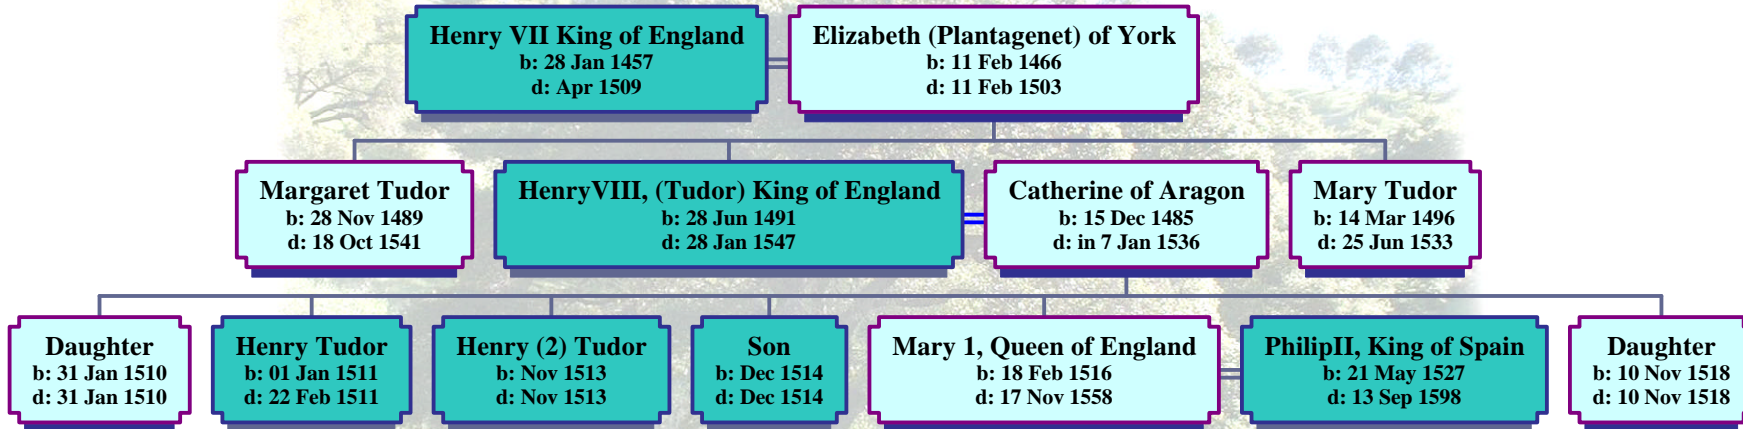

Ancestral Chart For Mary I, Queen of England

Created by: E. Santen, 2005
for website at : <http://home.earthlink.net/~zzz12>